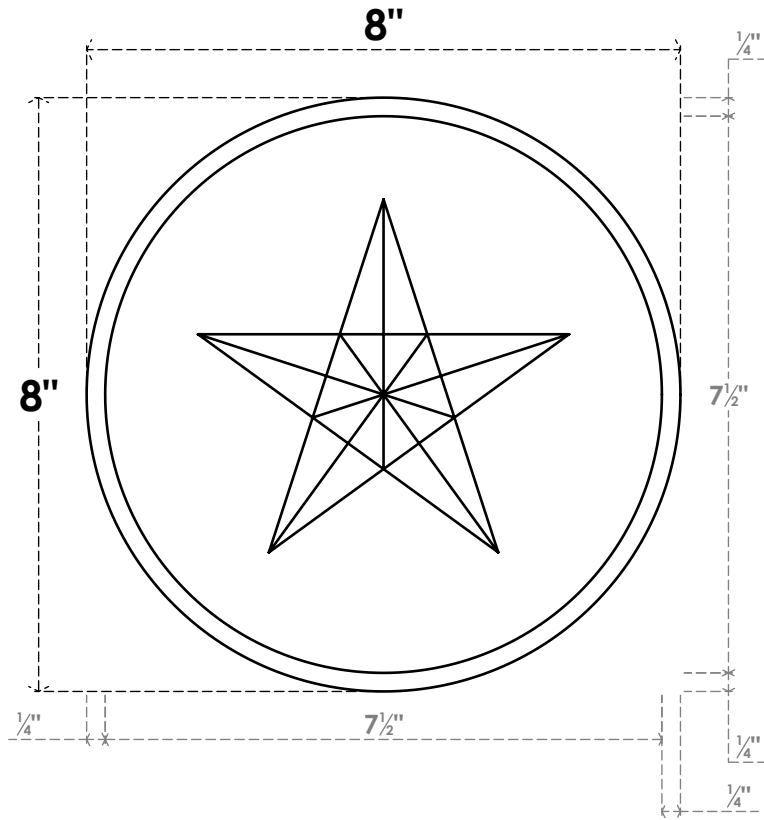

ROSP080X080X075GRY07

8"W X 8"H X 3/4"P STANDARD GRAYSON STAR ROSETTE WITH BEVELED EDGE, ARCHITECTURAL GRADE PVC

FRONT

SIDE

EKENA MILLWORK
2300 WEST MAIN ST.
CLARKSVILLE, TX 75426
TOLL FREE: 866-607-0453
WWW.EKENAMILLWORK.COM