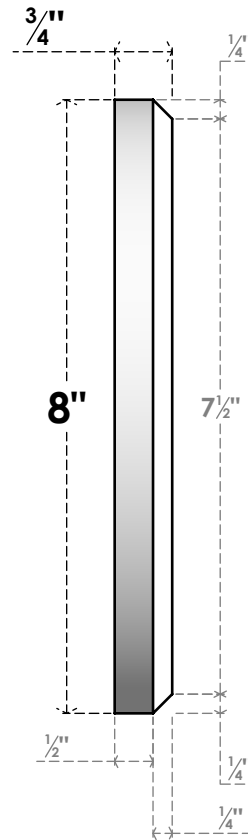

ROSP080X080X075GRY07

8"W X 8"H X 3/4"P STANDARD GRAYSON STAR ROSETTE WITH BEVELED EDGE, ARCHITECTURAL GRADE PVC

FRONT

SIDE

EKENA MILLWORK
2300 WEST MAIN ST.
CLARKSVILLE, TX 75426
TOLL FREE: 866-607-0453
WWW.EKENAMILLWORK.COM

NOTES

1. INSTALLATION TO BE COMPLETED IN ACCORDANCE WITH MANUFACTURER'S SPECIFICATIONS.
2. DRAWING MAY NOT BE TO SCALE
3. THIS DRAWING IS INTENDED FOR DESIGN AND PLANNING PURPOSES ONLY.
4. ALL INFORMATION CONTAINED HEREIN WAS CURRENT AT THE TIME OF DEVELOPMENT BUT MUST BE REVIEWED AND APPROVED BY THE PRODUCT MANUFACTURER TO BE CONSIDERED ACCURATE.
5. ARCHITECTURAL GRADE PVC PRODUCTS ARE MADE FROM EXPANDED CELLULAR PVC AND COME NATURALLY WHITE BUT MAY BE PAINTED